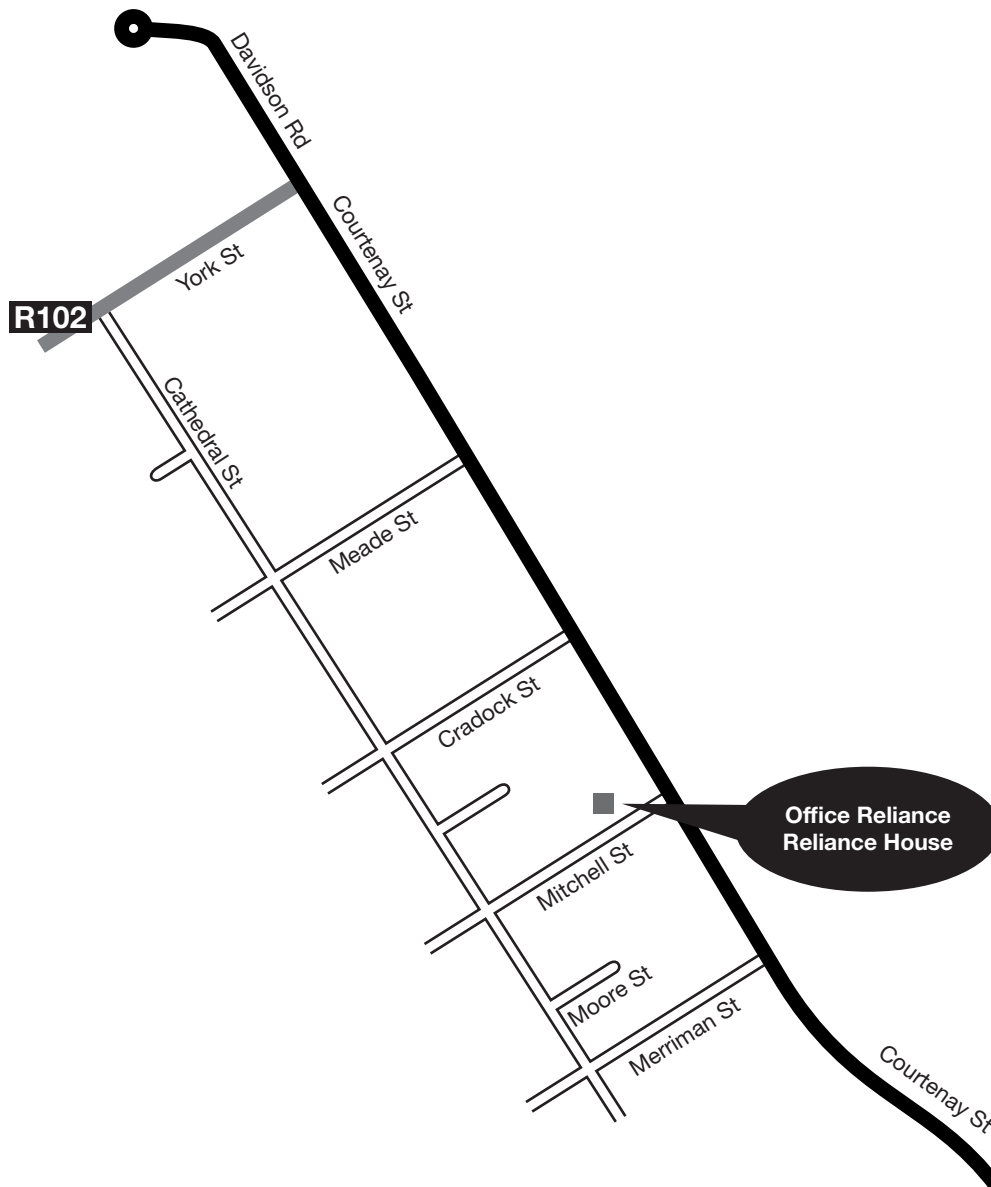

Directions to Office Reliance George

From the N2

Located at 123 Mitchell Street in the centre of George just off Courtenay street.

When travelling from the N2 (either from Knysna or Cape town end) take the Garden Route Mall turnoff towards George. This is Knysna Road which becomes Courtenay Street once it crosses the railway bridge. When travelling from Oudtshoorn take the main Road into George, and take the left turn when you approach the traffic circle near the George hospital. This road will lead into town and will become Courtenay Street once you cross the traffic circle at the top of York Street.

When travelling down Courtenay Street keep a lookout for Sotheby's on the one side and KFC on the other. Turn at this intersection into Mitchell Street. If you are coming from the N2 turn left into Mitchell street. If you are coming from Oudtshoorn then turn right into Mitchell Street.

Our facility is on the right hand side at 123 Mitchell Street. Ample parking is available in the front and on the side of the premises.

GPS Cooridantes:

S -33.9596898, E 22.4656272

Physical Address

Reliance House
123 Mitchell Str
George
Western Cape